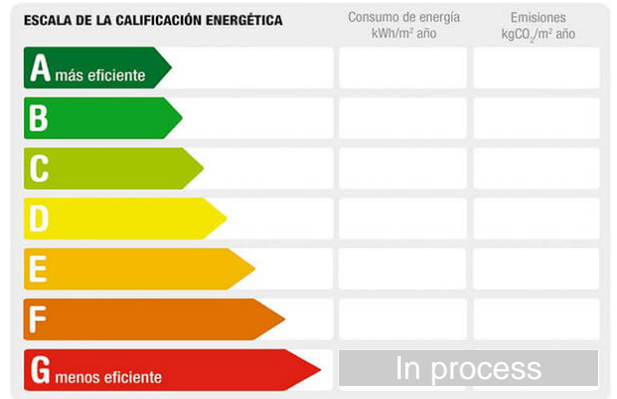

Reference: **363-82A**  
 Property type: Apartment  
 Sale/rent: For rent  
 Price: **110 €**  
 Condition: Good condition

Town: Benasque  
 Province: Huesca  
 Postal code: 22449  
 Zone: cerler

<b>Sqm built:</b> 40	<b>Garages:</b> 1	<b>Hot water:</b> individual
<b>Terraces:</b> 1	<b>Bedrooms:</b> 1	<b>Orientation:</b> south
<b>Bathrooms:</b> 1		