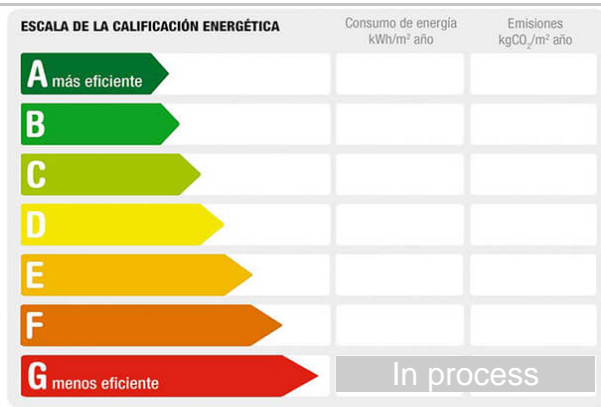

Reference: **364-66A**
 Property type: Apartment
 Sale/rent: For rent
 Price: **110 €**
 Condition: Good condition

Town: Benasque
 Province: Huesca
 Postal code: 22440
 Zone: Paseo de Anciles

Sqm built: 40 **Terraces:** 1 **Bedrooms:** 1
Bathrooms: 1